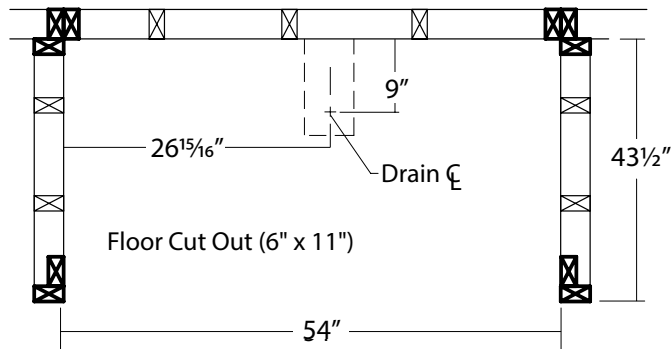

Dimensions	Part #	Model #	Shipping Weight
54" x 42" x 19" AFR Center - White	0378084	BVGTLS01544219C	65 lbs
54" x 42" x 19" AFR Center - Biscuit	0378085	BVGTLS09544219C	65 lbs

Color Options*

 01 - White  09 - Biscuit

**Color shown may vary slightly from the actual product due to variations in the printing process of this document.*

Plumbing accessories not included.

Inside Step/Seating Area:

45 7/8" x 6 1/8"

Max Door Threshold Width 4 1/8"