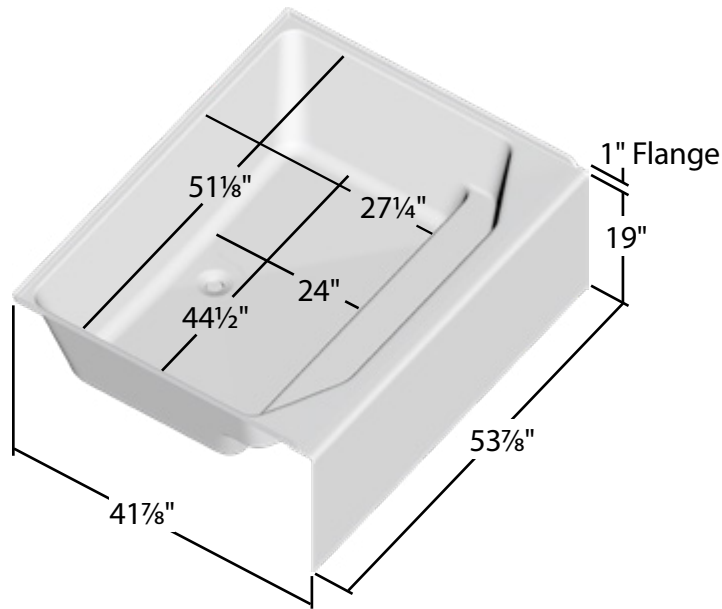

Dimensions	Part #	Model #	Shipping Weight
54" x 42" x 19" AFR Center - White	0378084	BVGTLS01544219C	65 lbs
54" x 42" x 19" AFR Center - Biscuit	0378085	BVGTLS09544219C	65 lbs

Color Options*

 01 - White  09 - Biscuit

**Color shown may vary slightly from the actual product due to variations in the printing process of this document.*

Plumbing accessories not included.

Inside Step/Seating Area:

45 7/8" x 6 1/8"

Max Door Threshold Width 4 1/8"